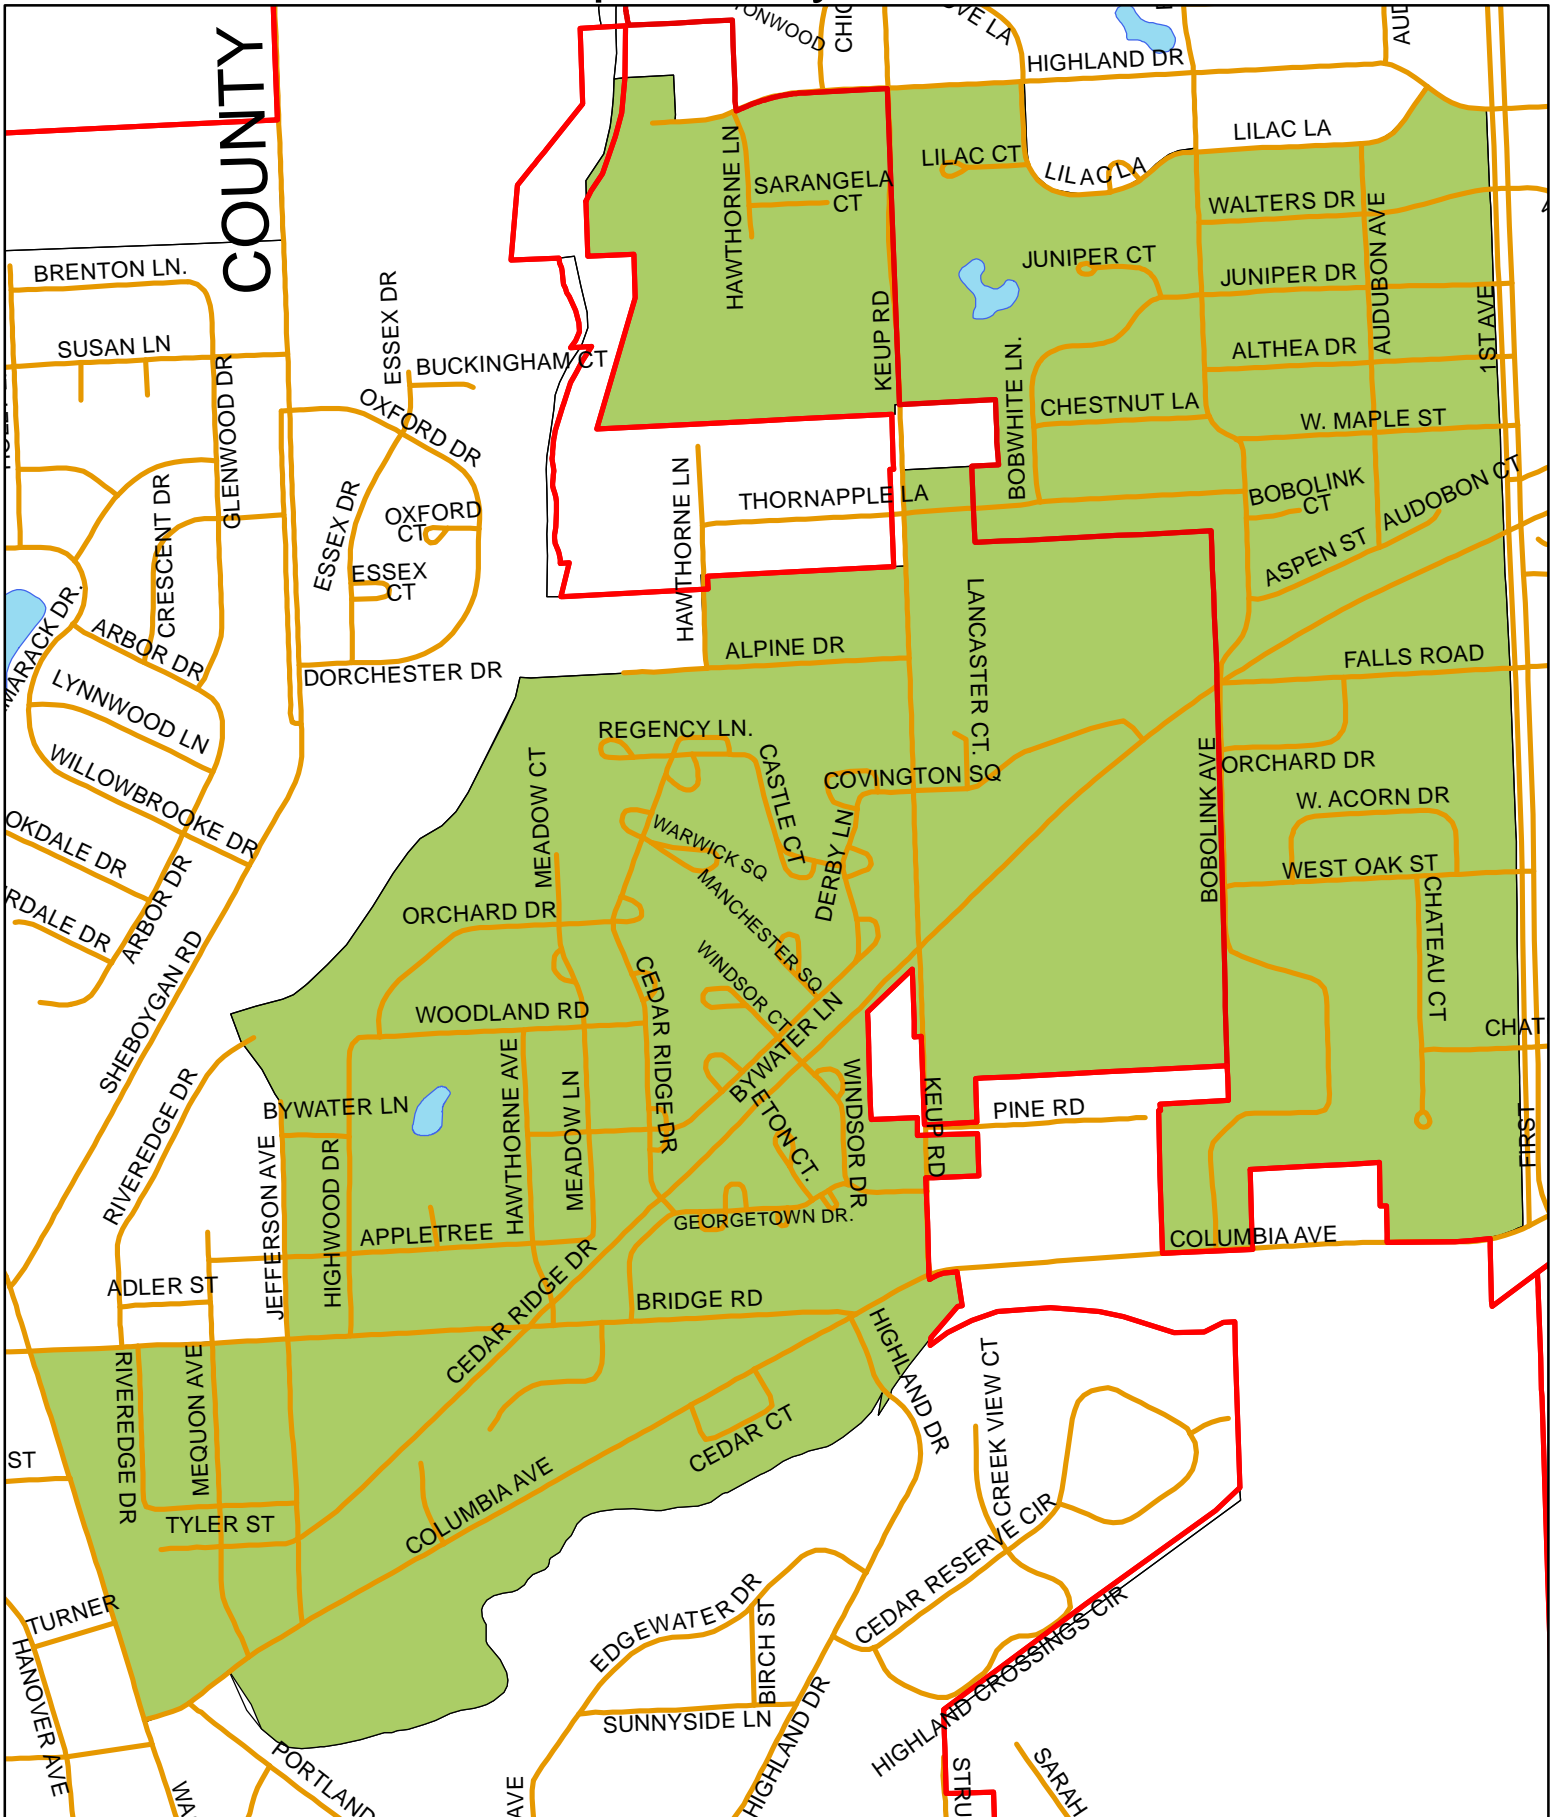

2012 Supervisory District No. 15

Redistricting Approved by the Ozaukee County Board October 2011
 Created by The Ozaukee County Land Information Office

- Municipal Boundary
- Supervisory District
- Wetlands
- Roads