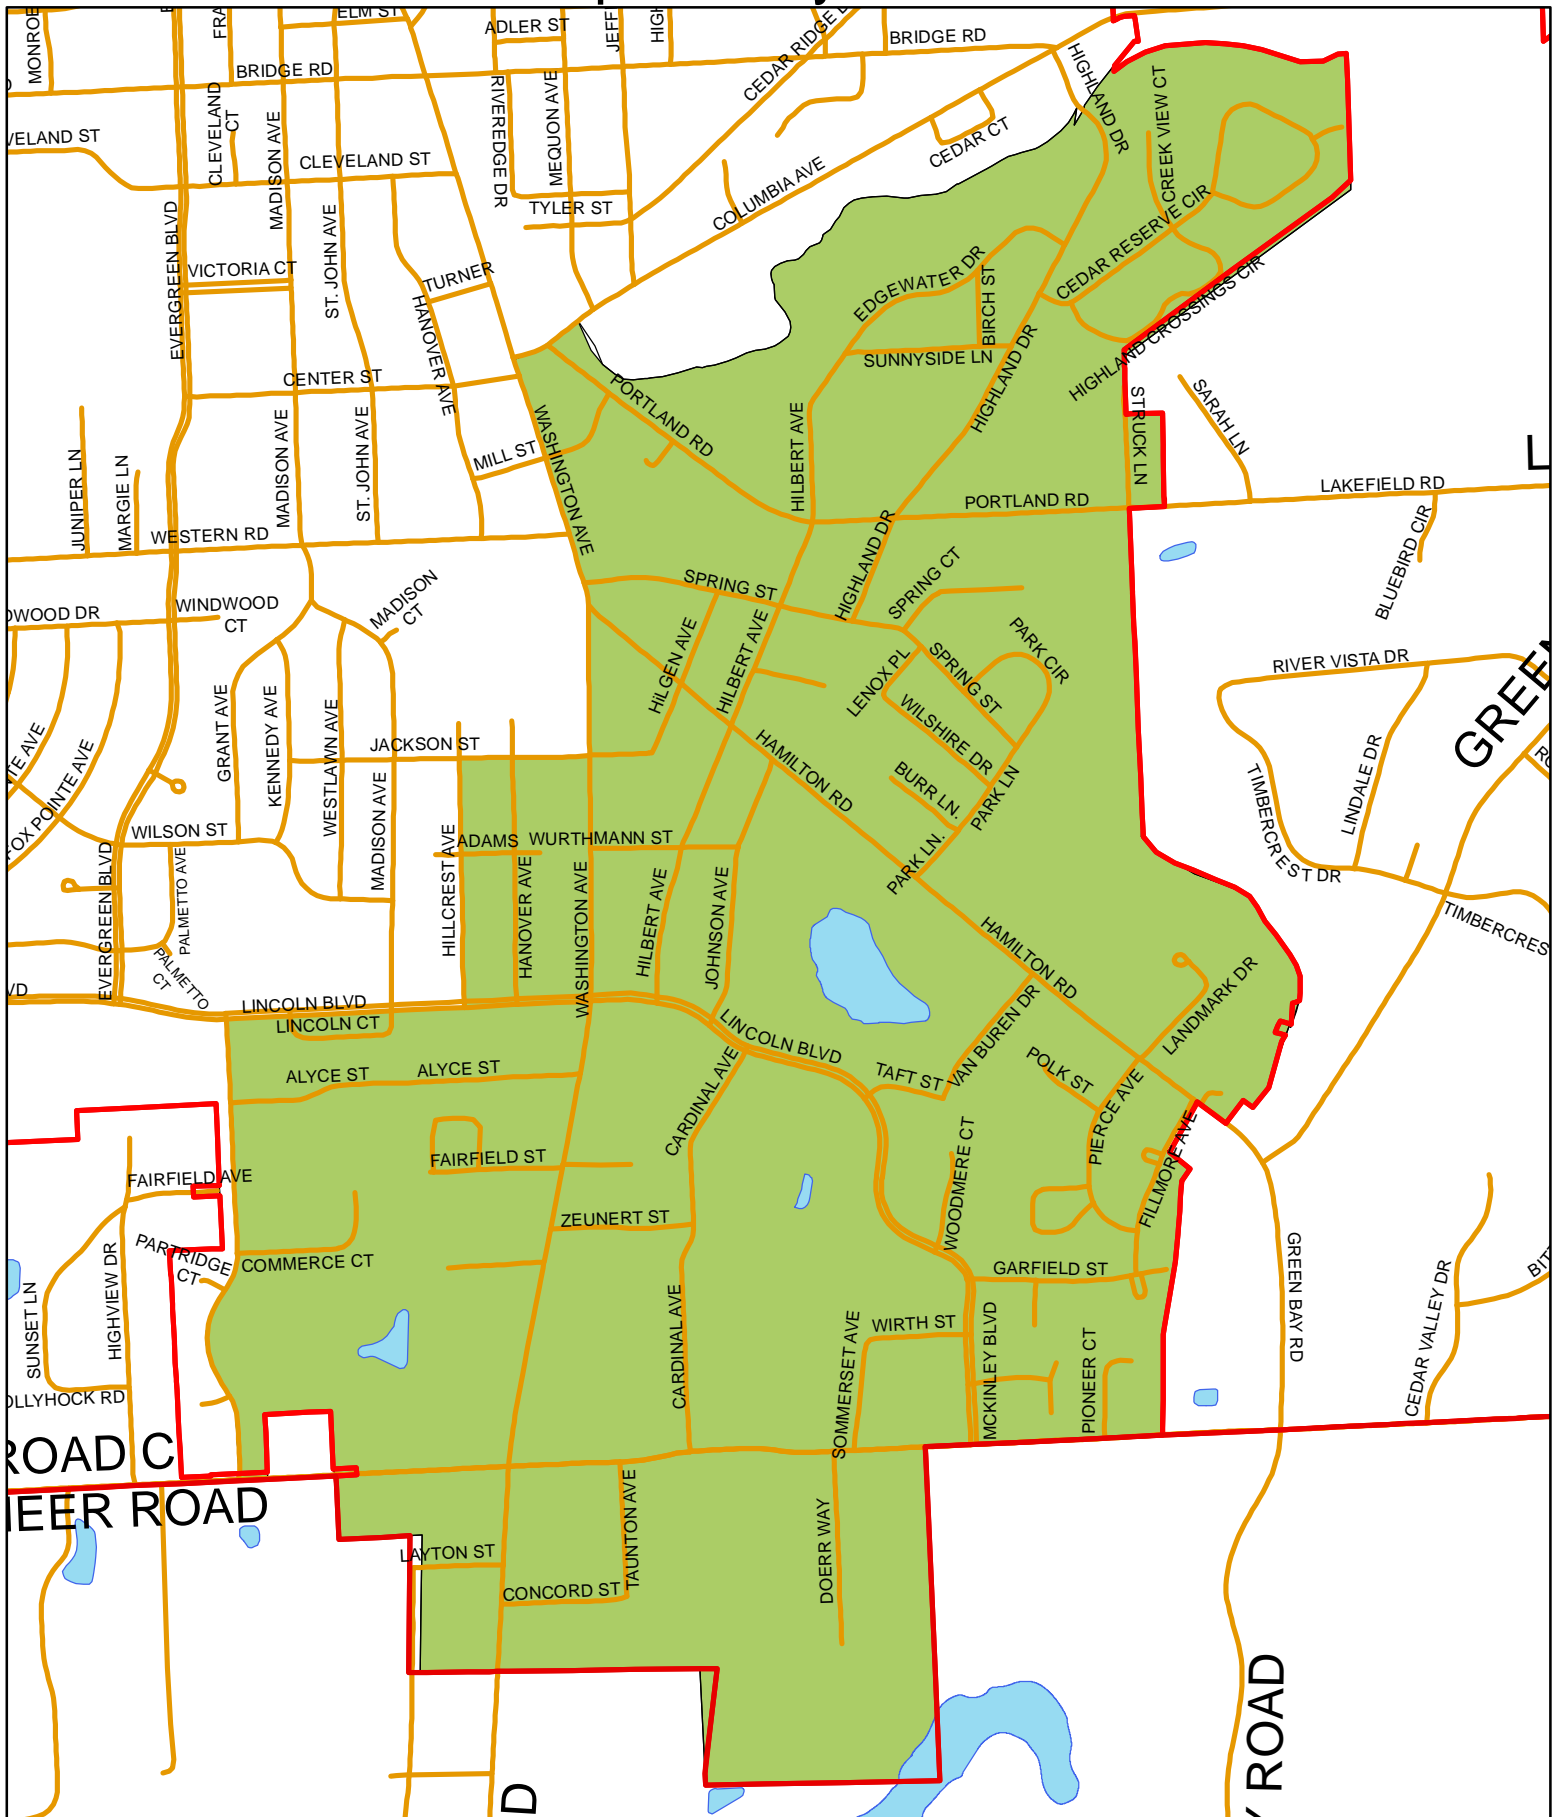

2012 Supervisory District No. 18

Redistricting Approved by the Ozaukee County Board October 2011
 Created by The Ozaukee County Land Information Office

- Municipal Boundary
- Supervisory District
- Wetlands
- Roads