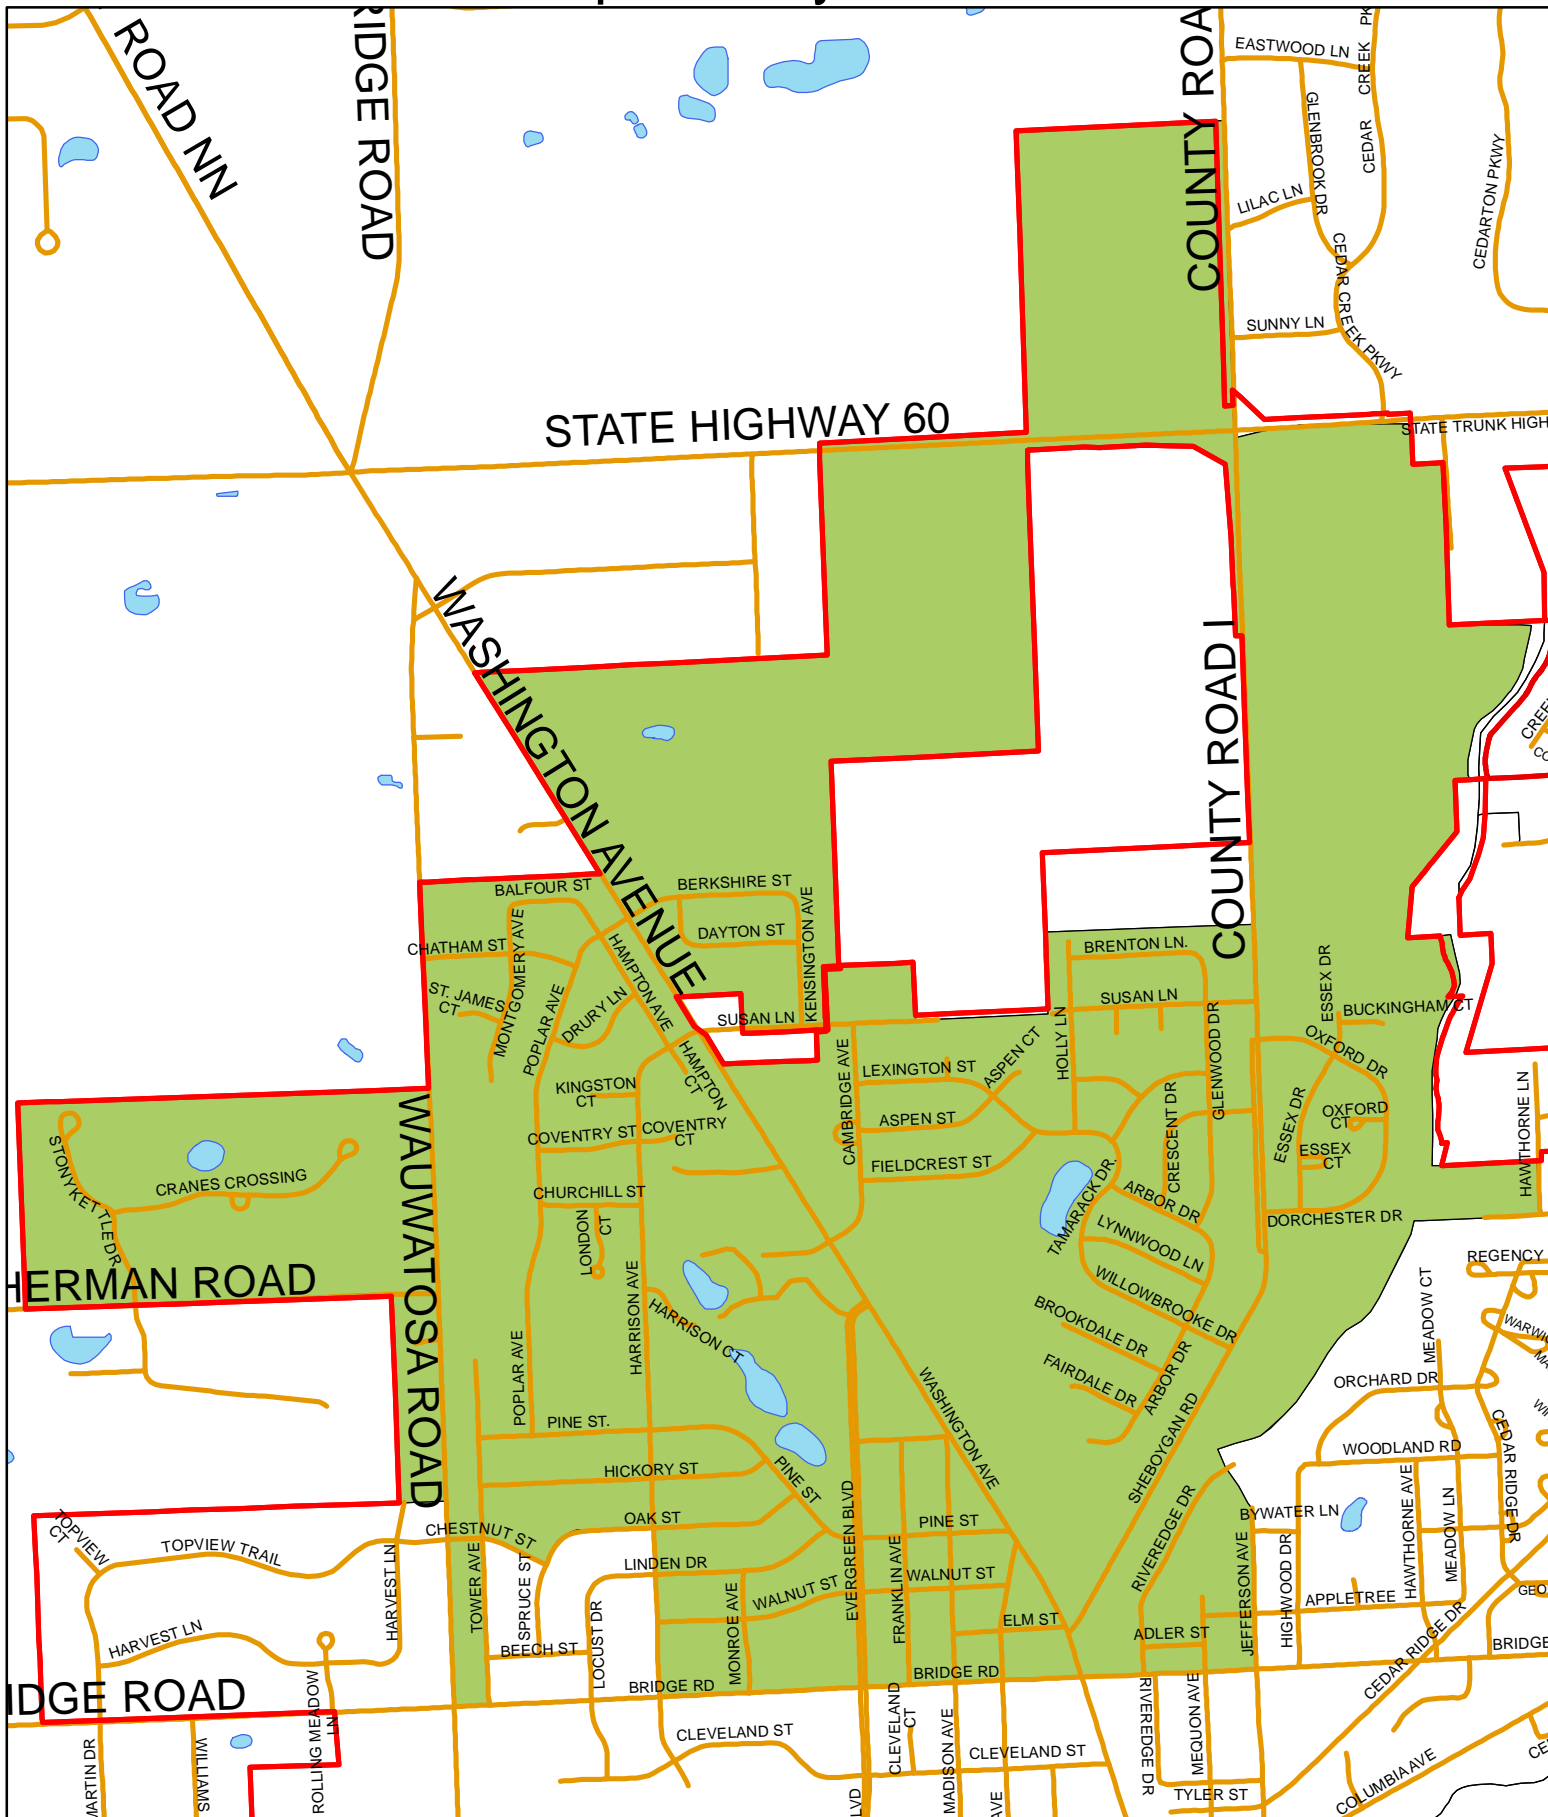

2012 Supervisory District No. 16

Redistricting Approved by the Ozaukee County Board October 2011
 Created by The Ozaukee County Land Information Office

-  Municipal Boundary
-  Supervisory District
-  Wetlands
-  Roads