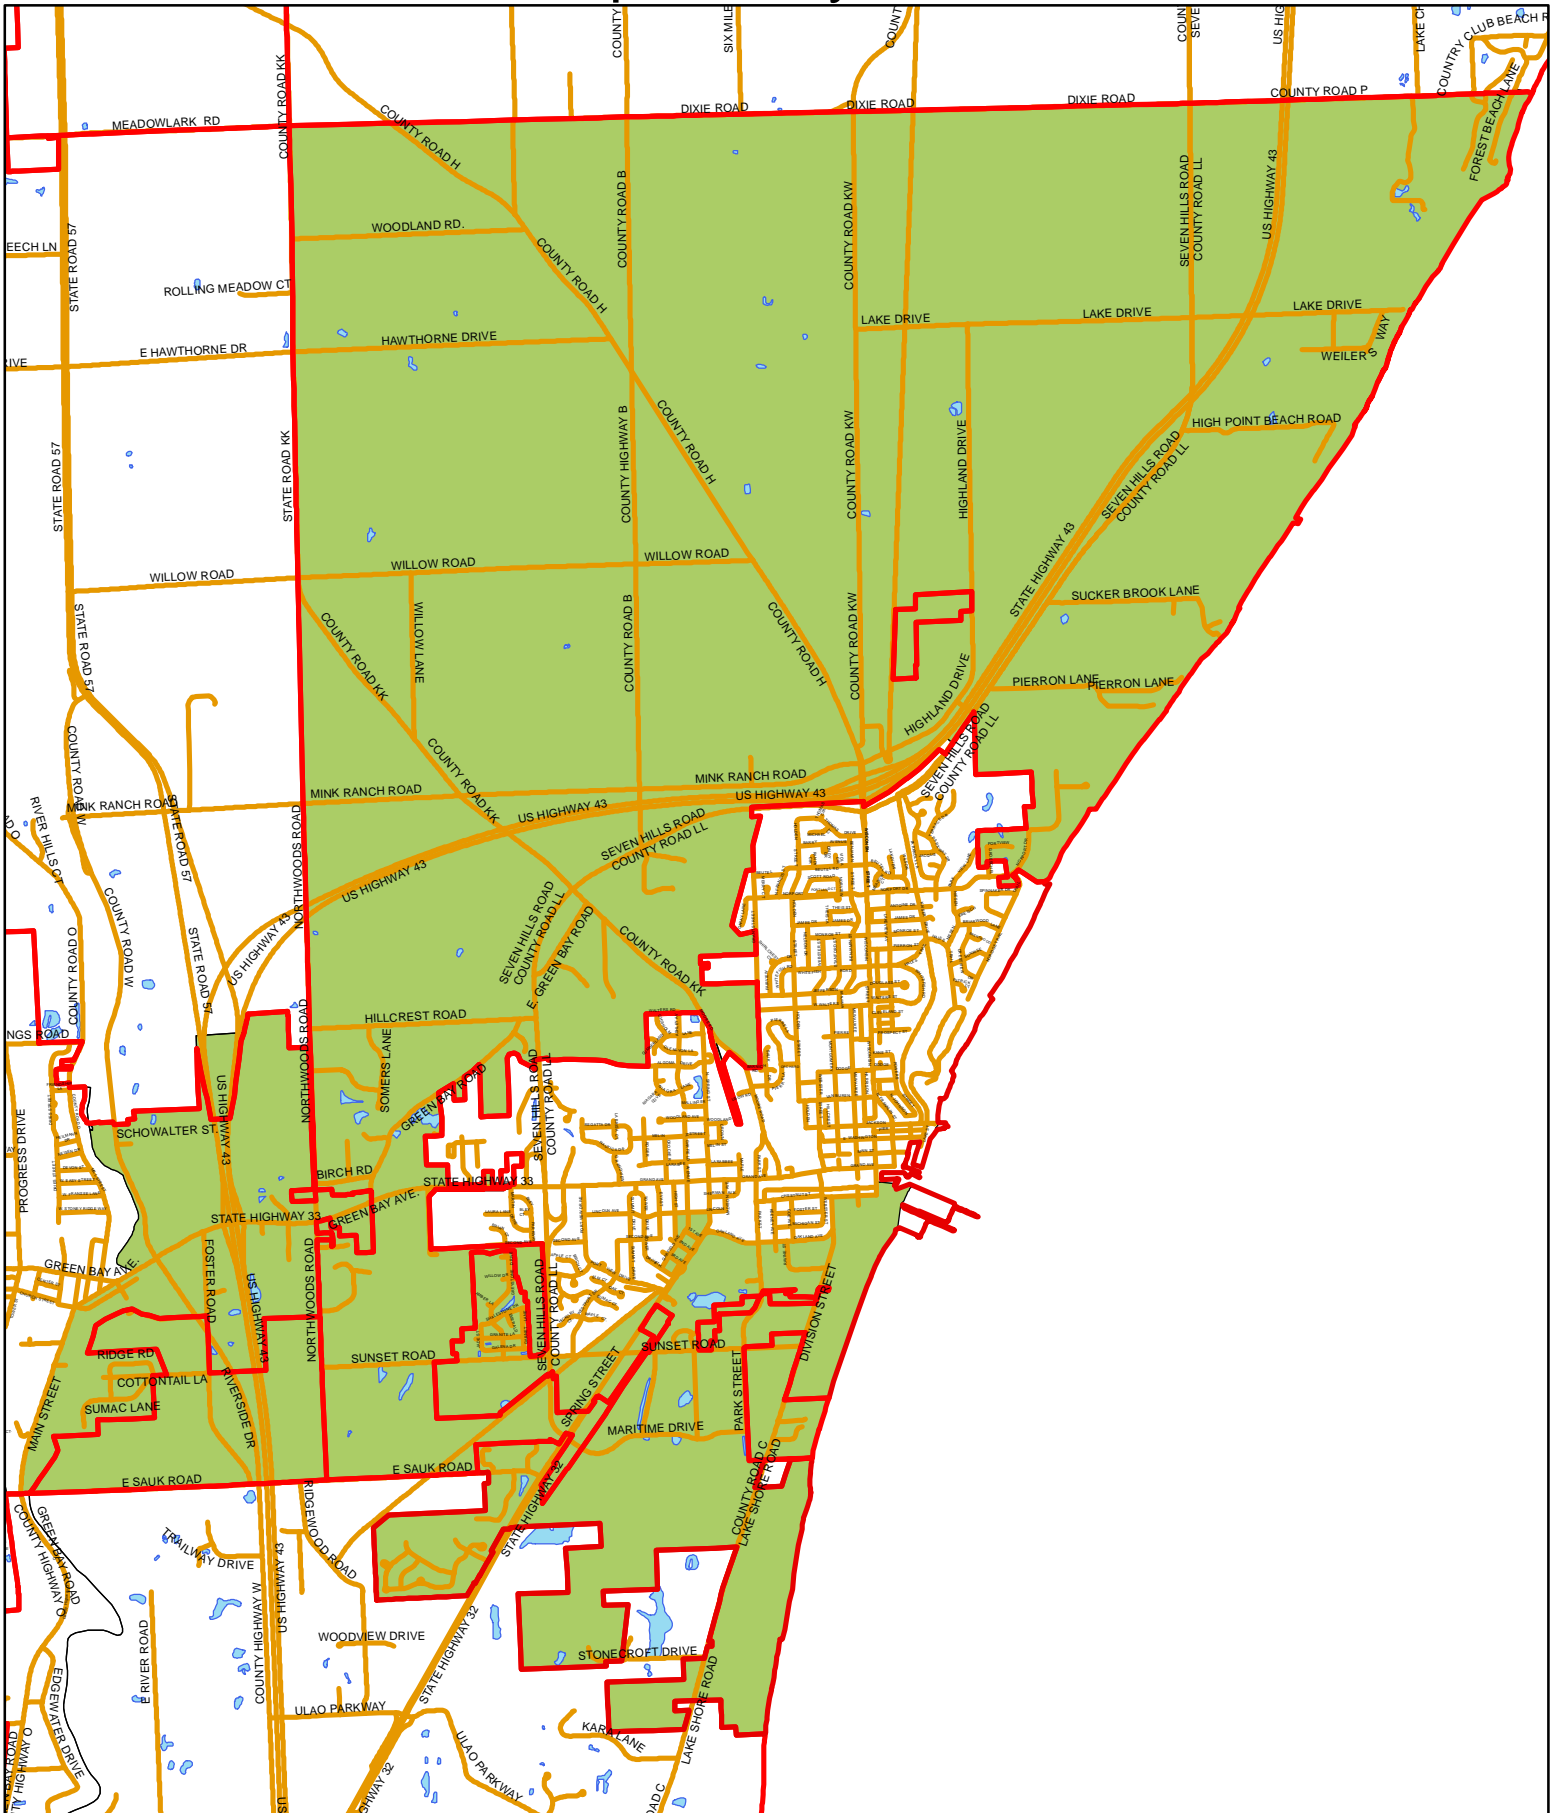

2012 Supervisory District No. 4

Redistricting Approved by the Ozaukee County Board October 2011
 Created by The Ozaukee County Land Information Office

- Municipal Boundary
- Supervisory District
- Wetlands
- Roads