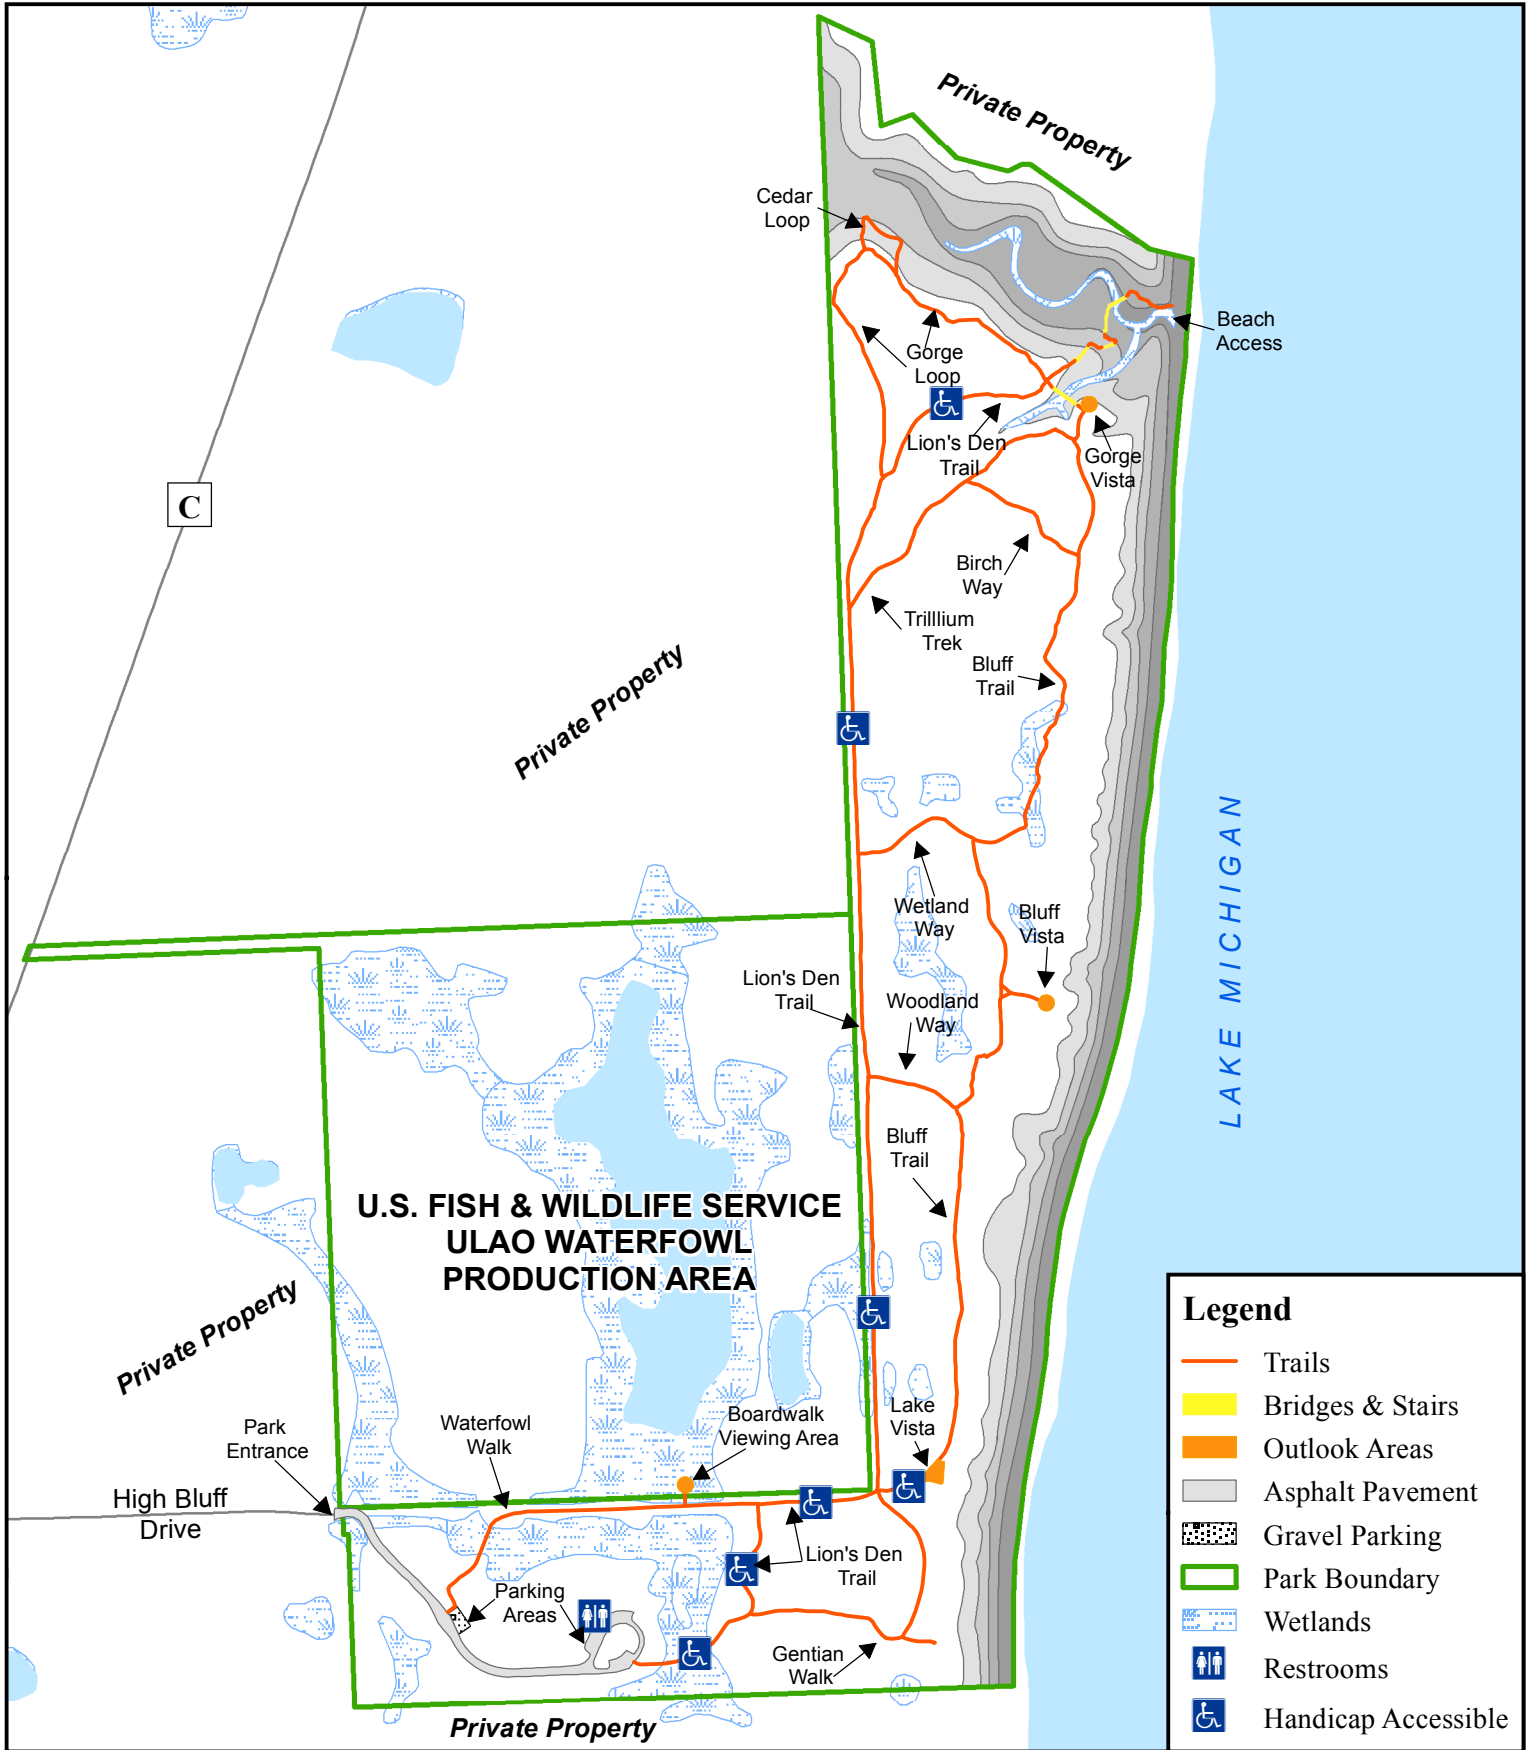

Lion's Den Gorge Nature Preserve

Map Produced By:
 Ozaukee County Planning
 and Parks Department
 2/28/2018