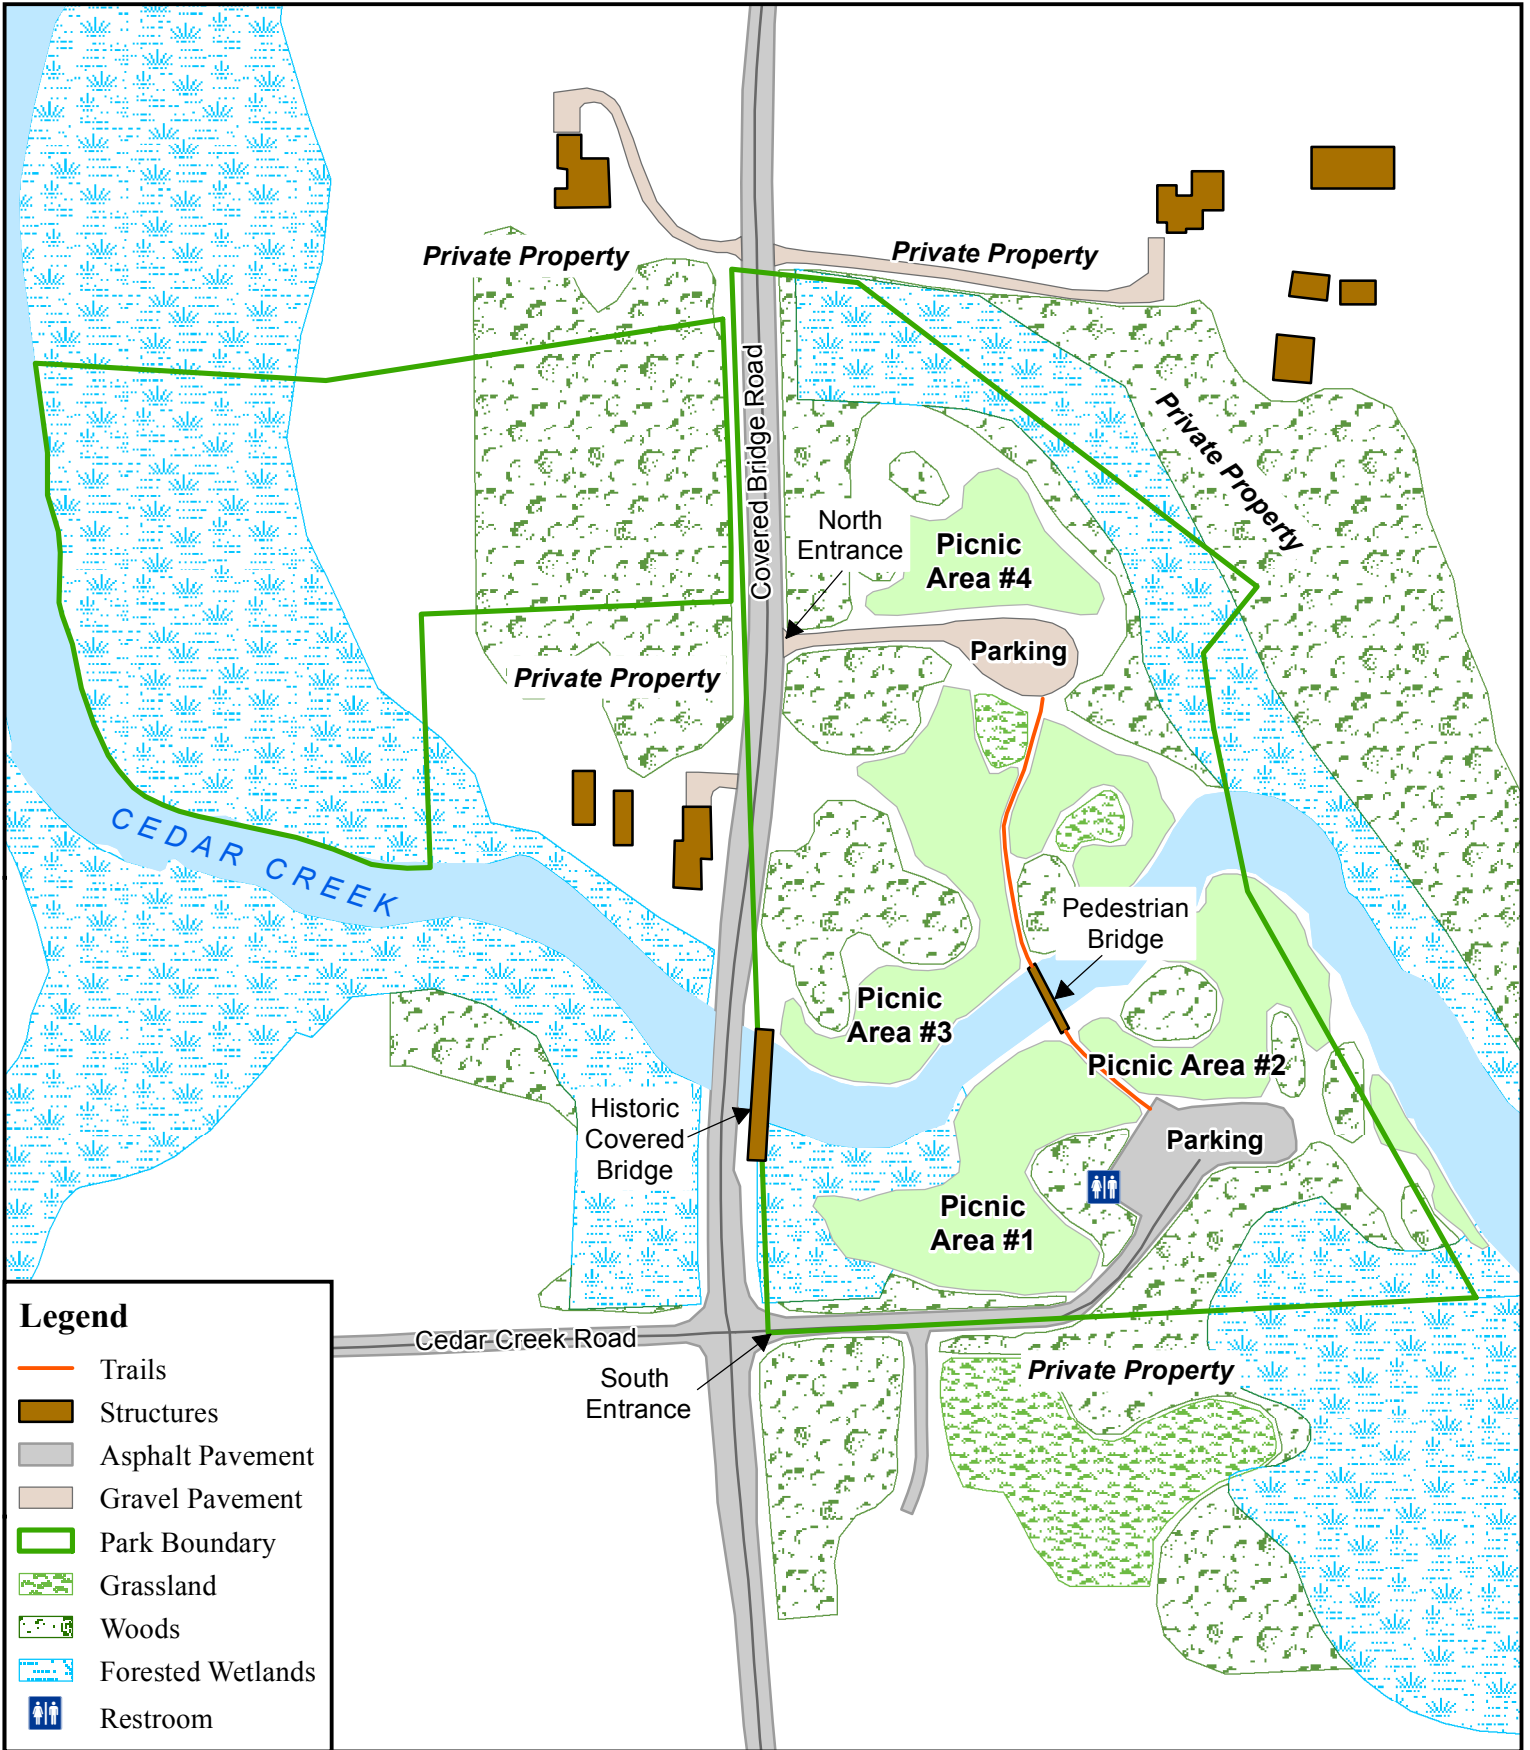

Covered Bridge County Park

Legend

-  Trails
-  Structures
-  Asphalt Pavement
-  Gravel Pavement
-  Park Boundary
-  Grassland
-  Woods
-  Forested Wetlands
-  Restroom

Map Produced By:
 Ozaukee County Planning
 and Parks Department
 4/17/2018