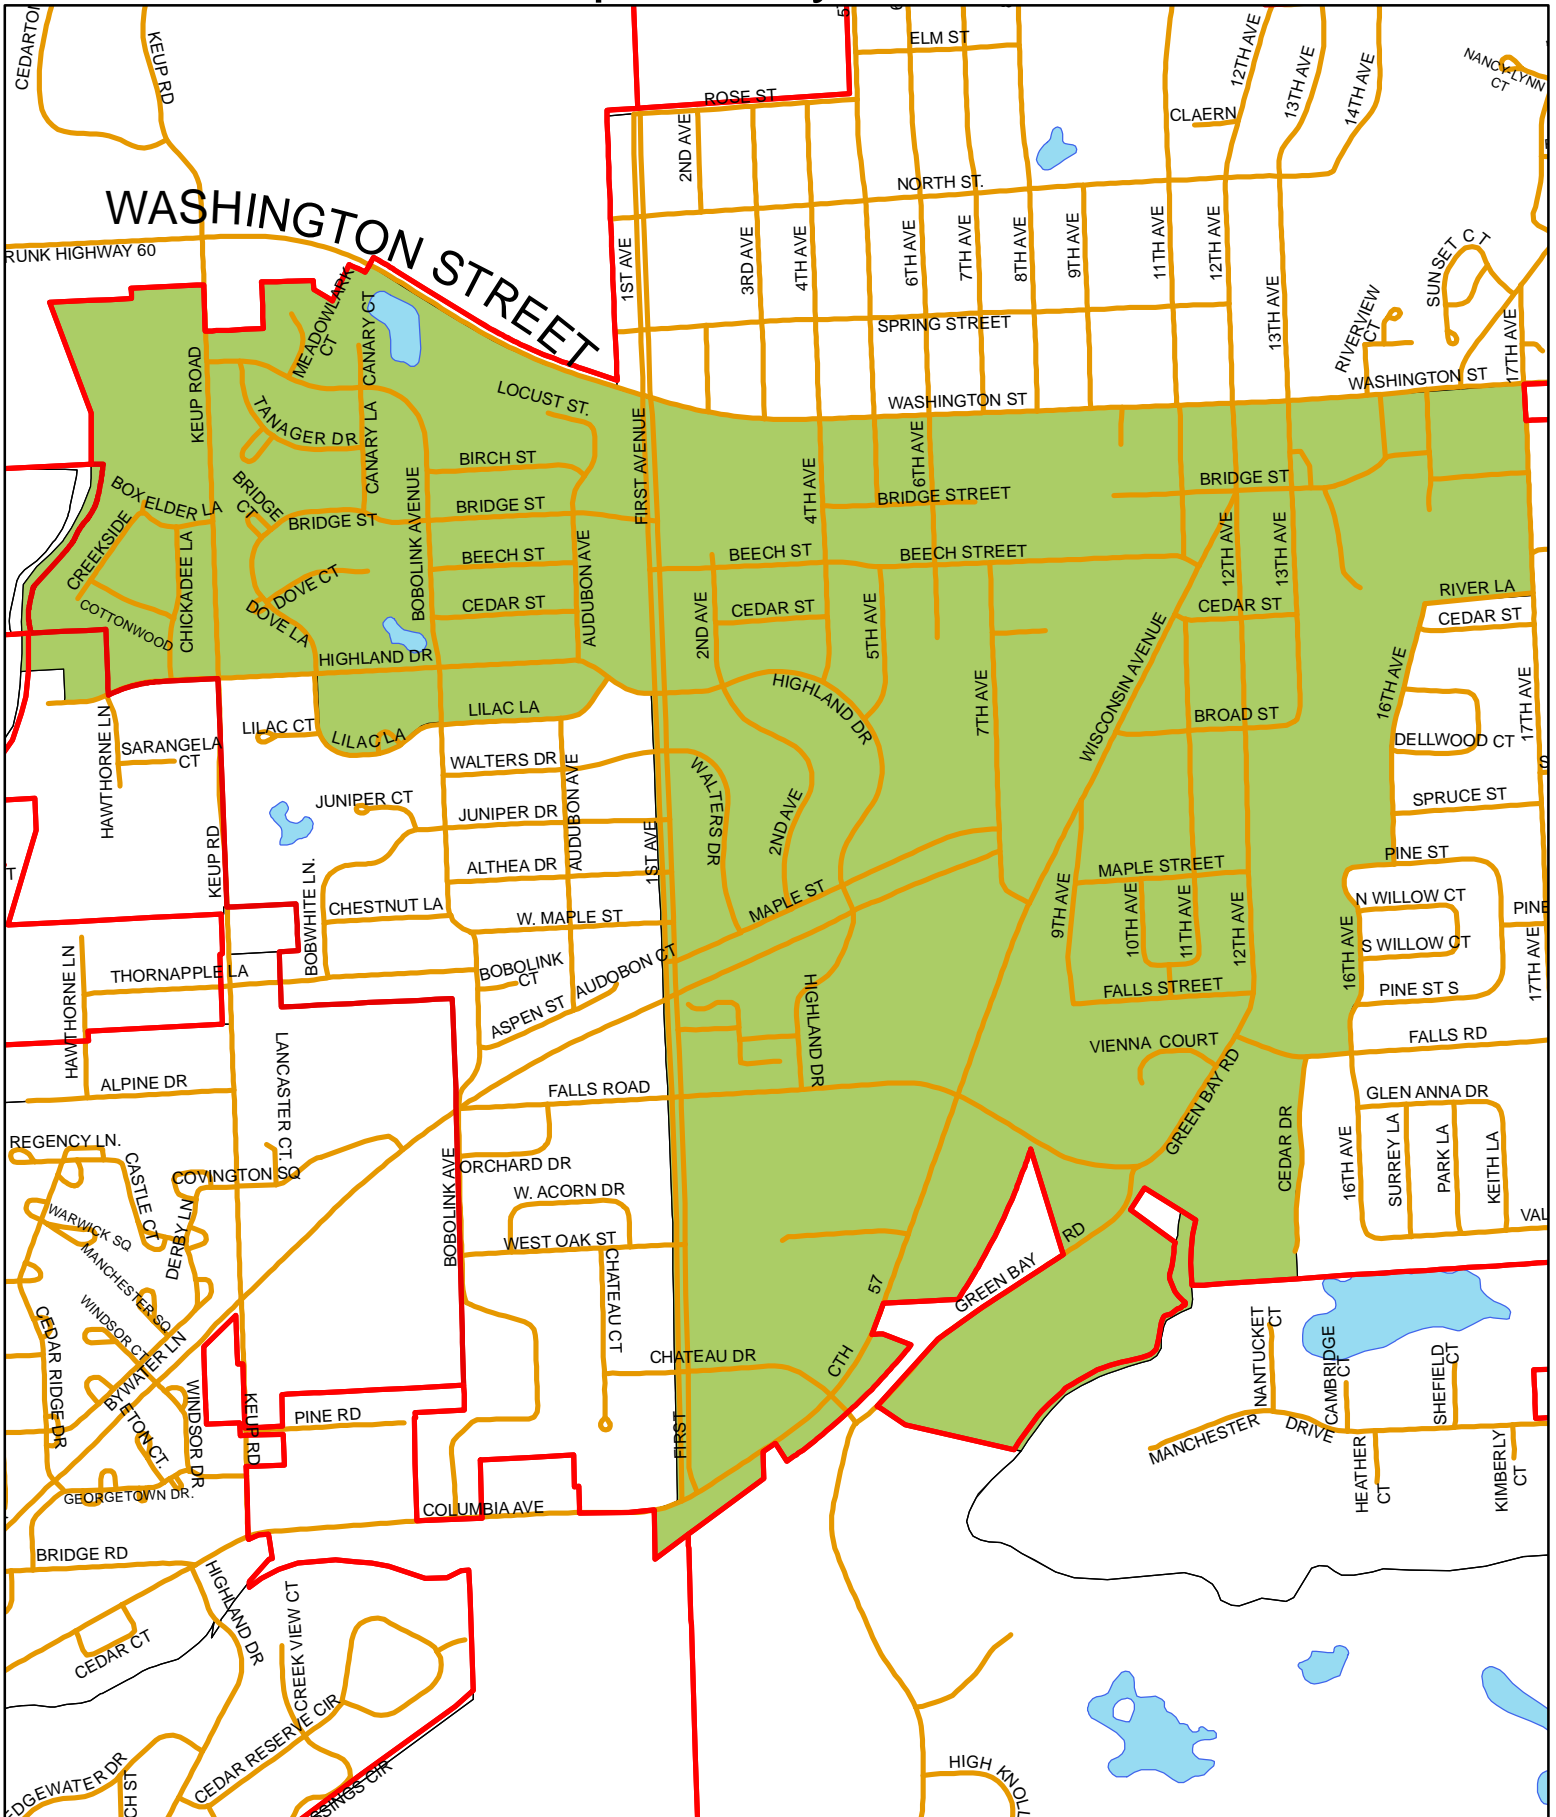

# 2012 Supervisory District No. 14

Redistricting Approved by the Ozaukee County Board October 2011  
 Created by The Ozaukee County Land Information Office

- Municipal Boundary
- Supervisory District
- Wetlands
- Roads