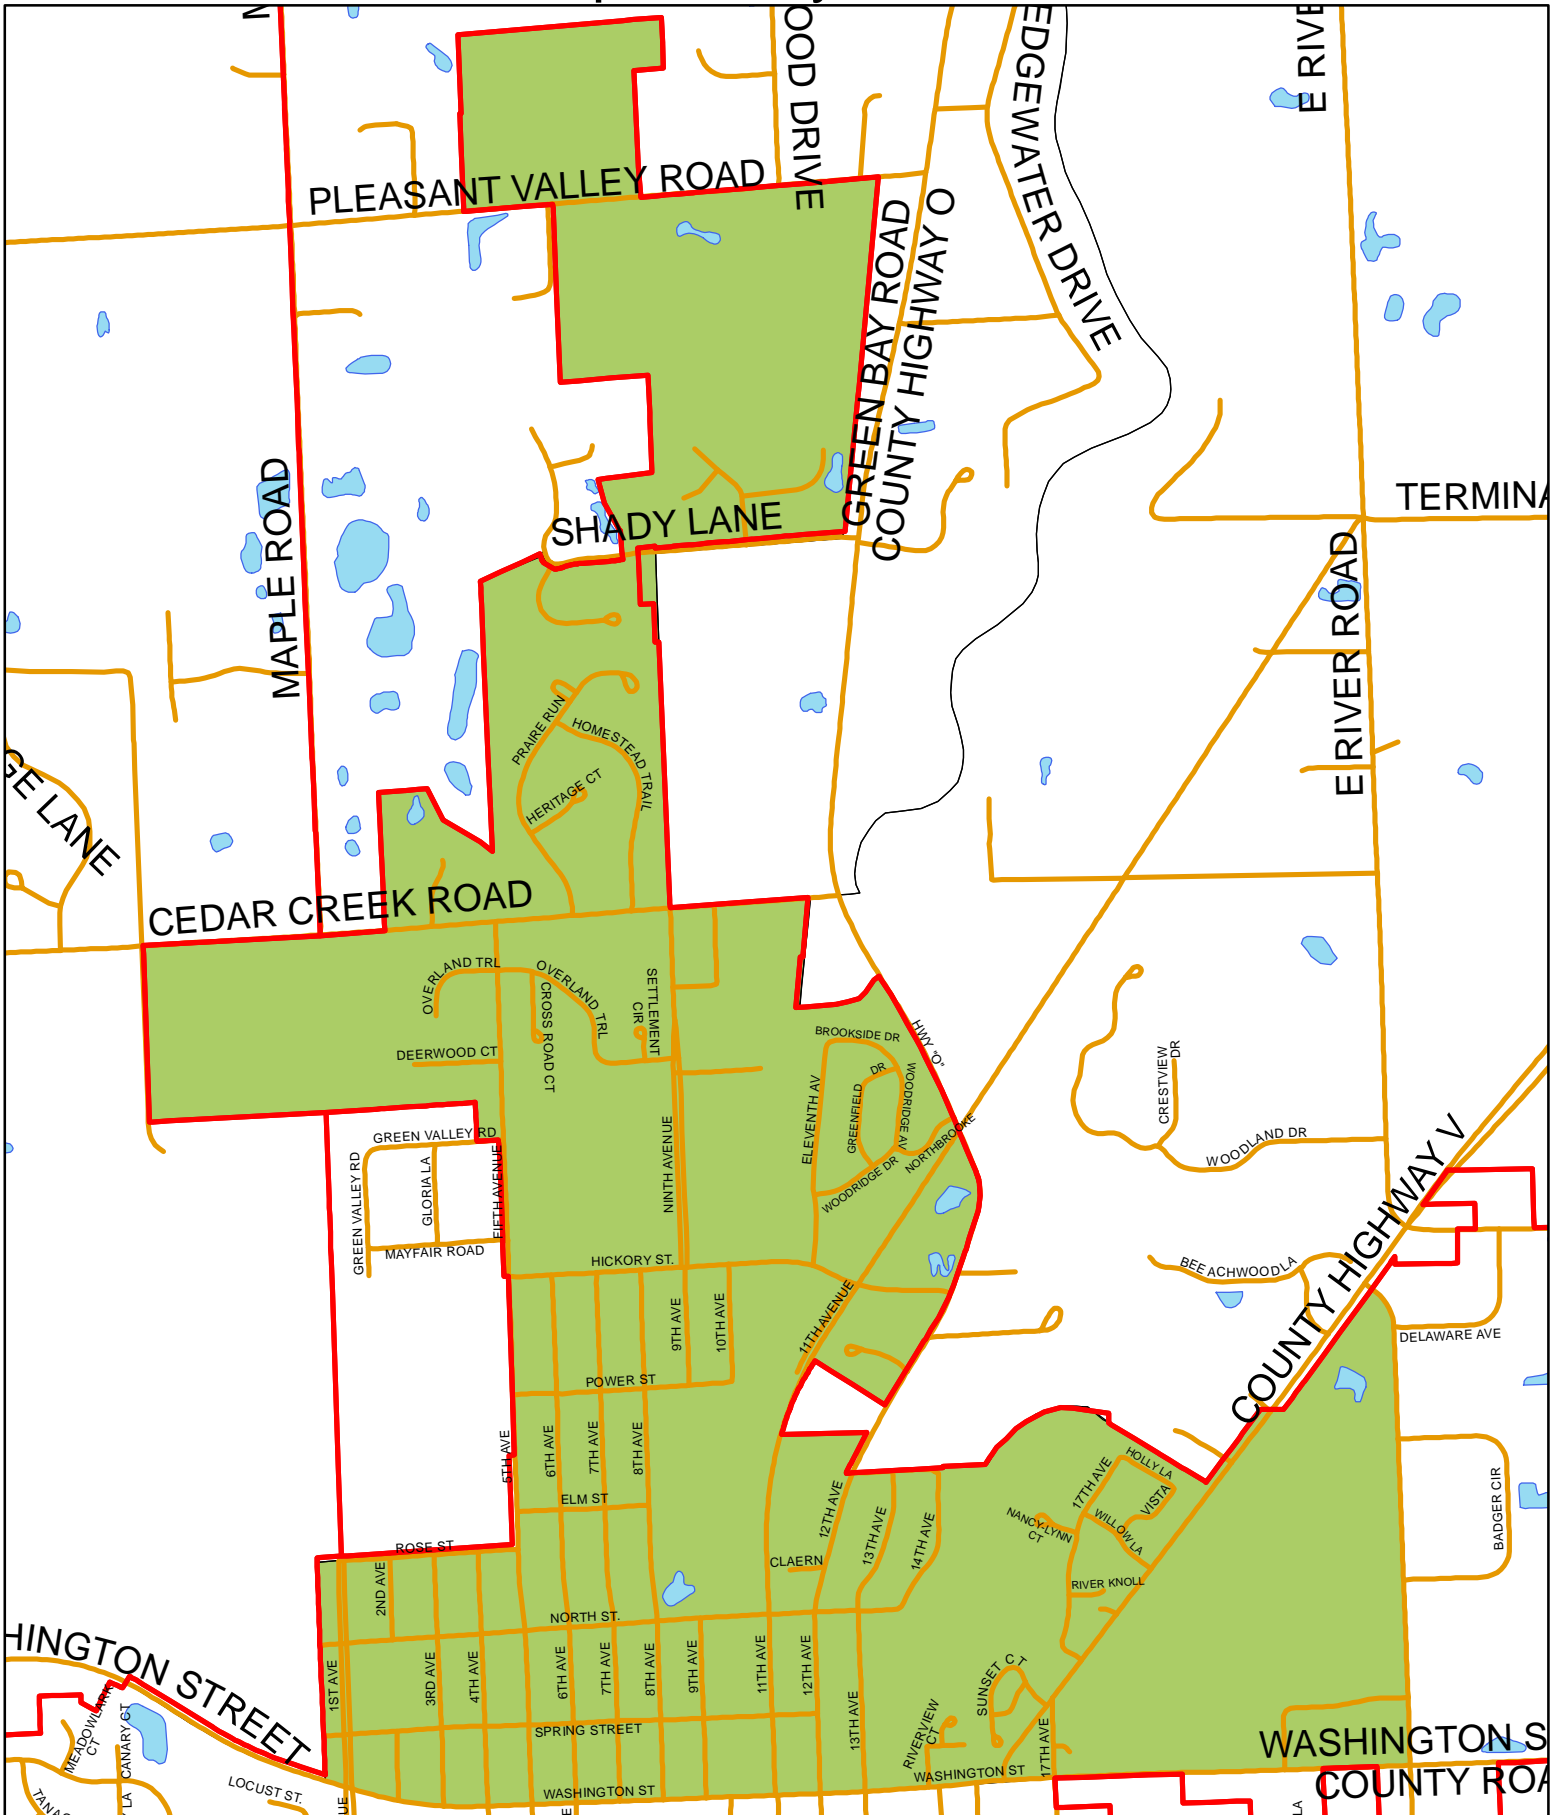

# 2012 Supervisory District No. 12

Redistricting Approved by the Ozaukee County Board October 2011  
 Created by The Ozaukee County Land Information Office

- Municipal Boundary
- Supervisory District
- Wetlands
- Roads