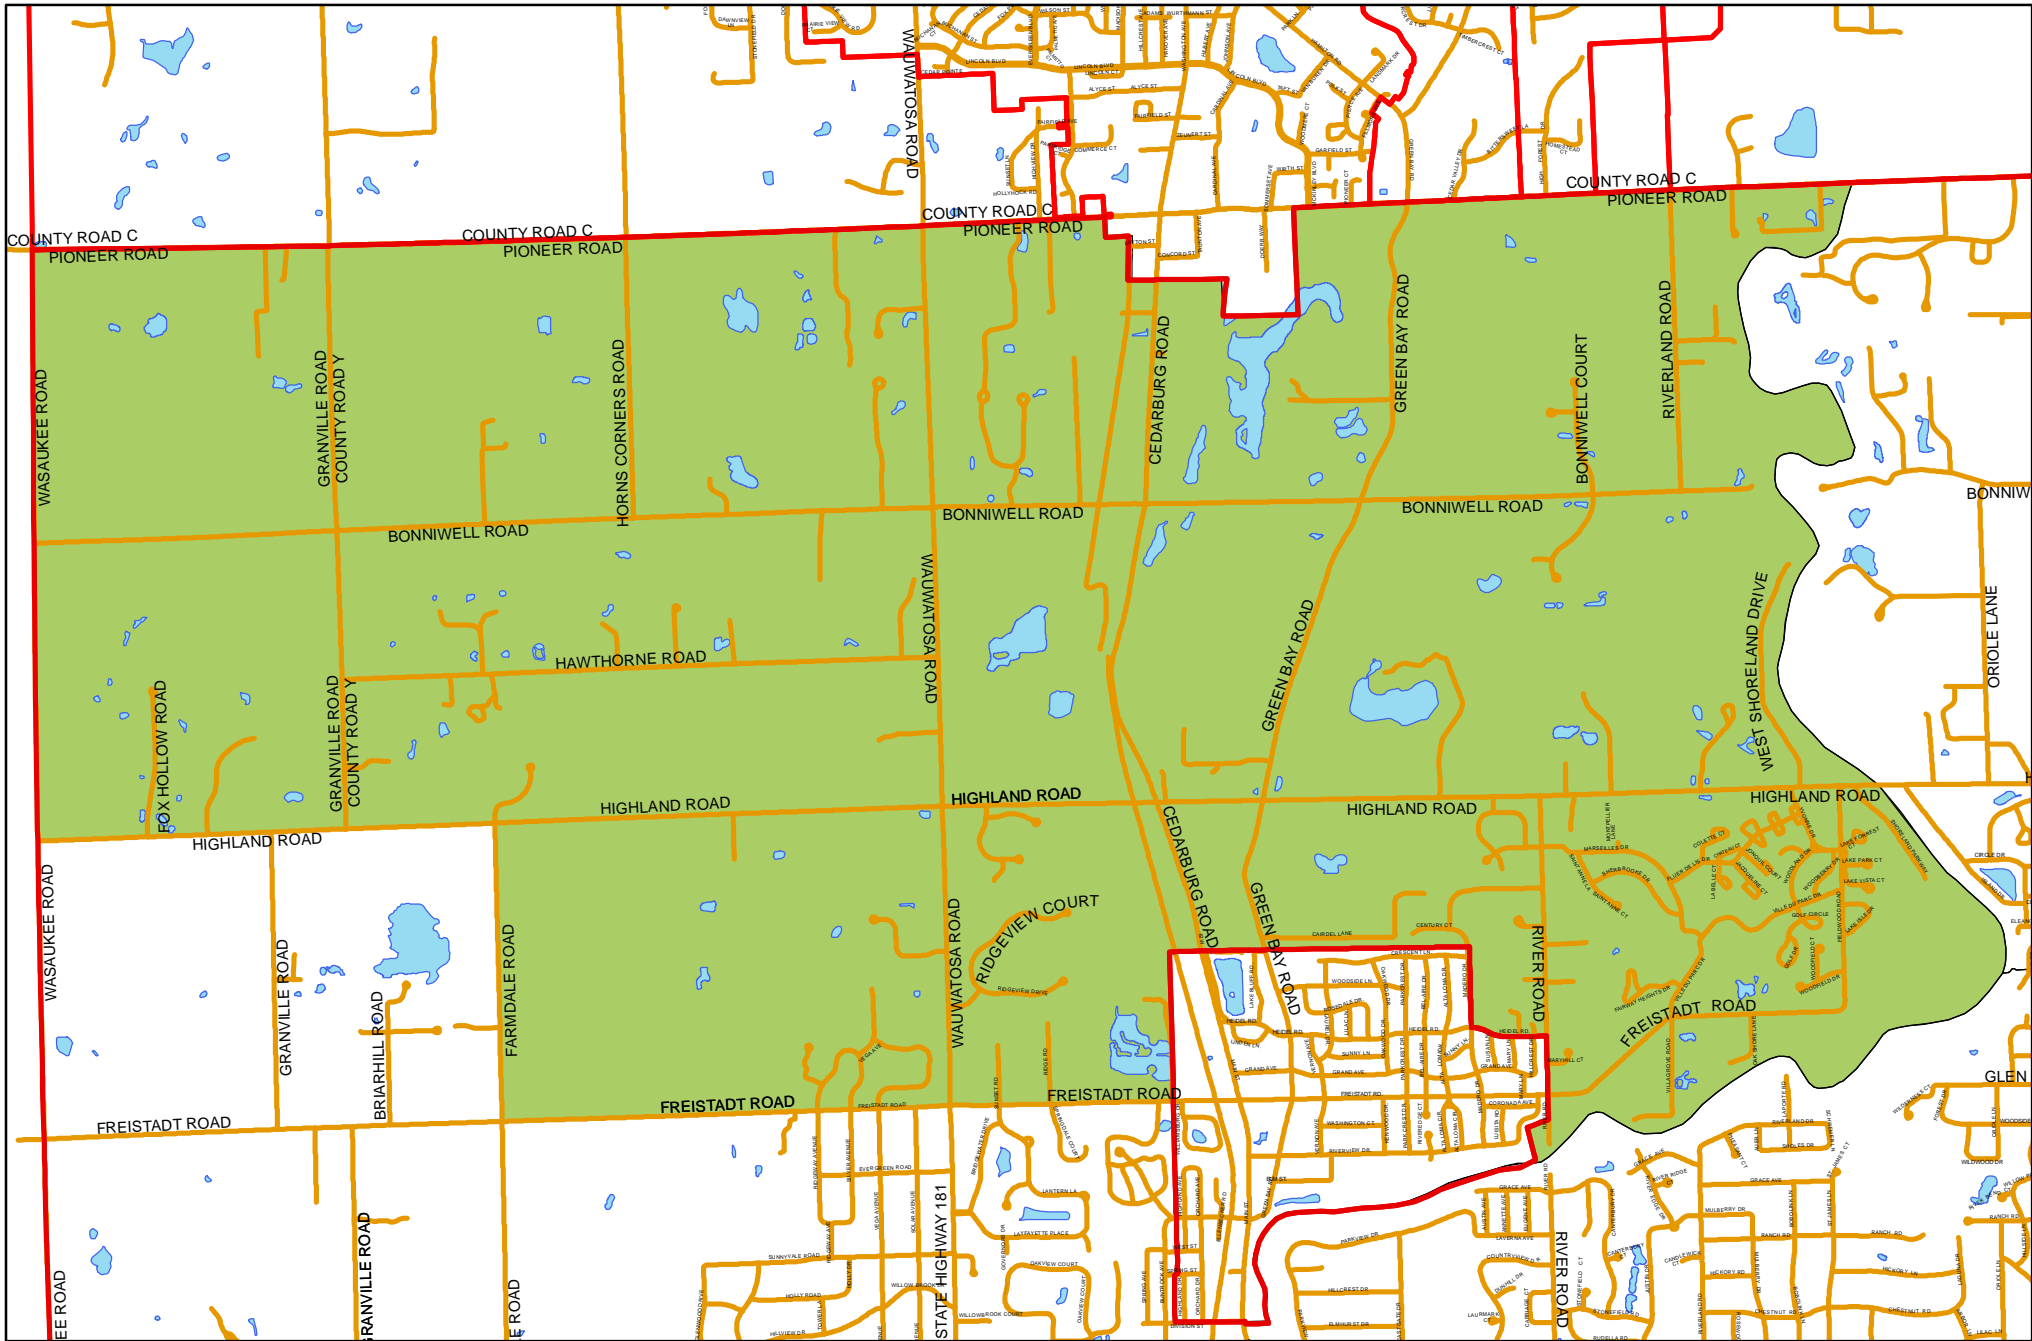

2012 Supervisory District No. 19

Redistricting Approved by the Ozaukee County Board October 2011
 Created by The Ozaukee County Land Information Office

- Municipal Boundary
- Supervisory District
- Wetlands
- Roads