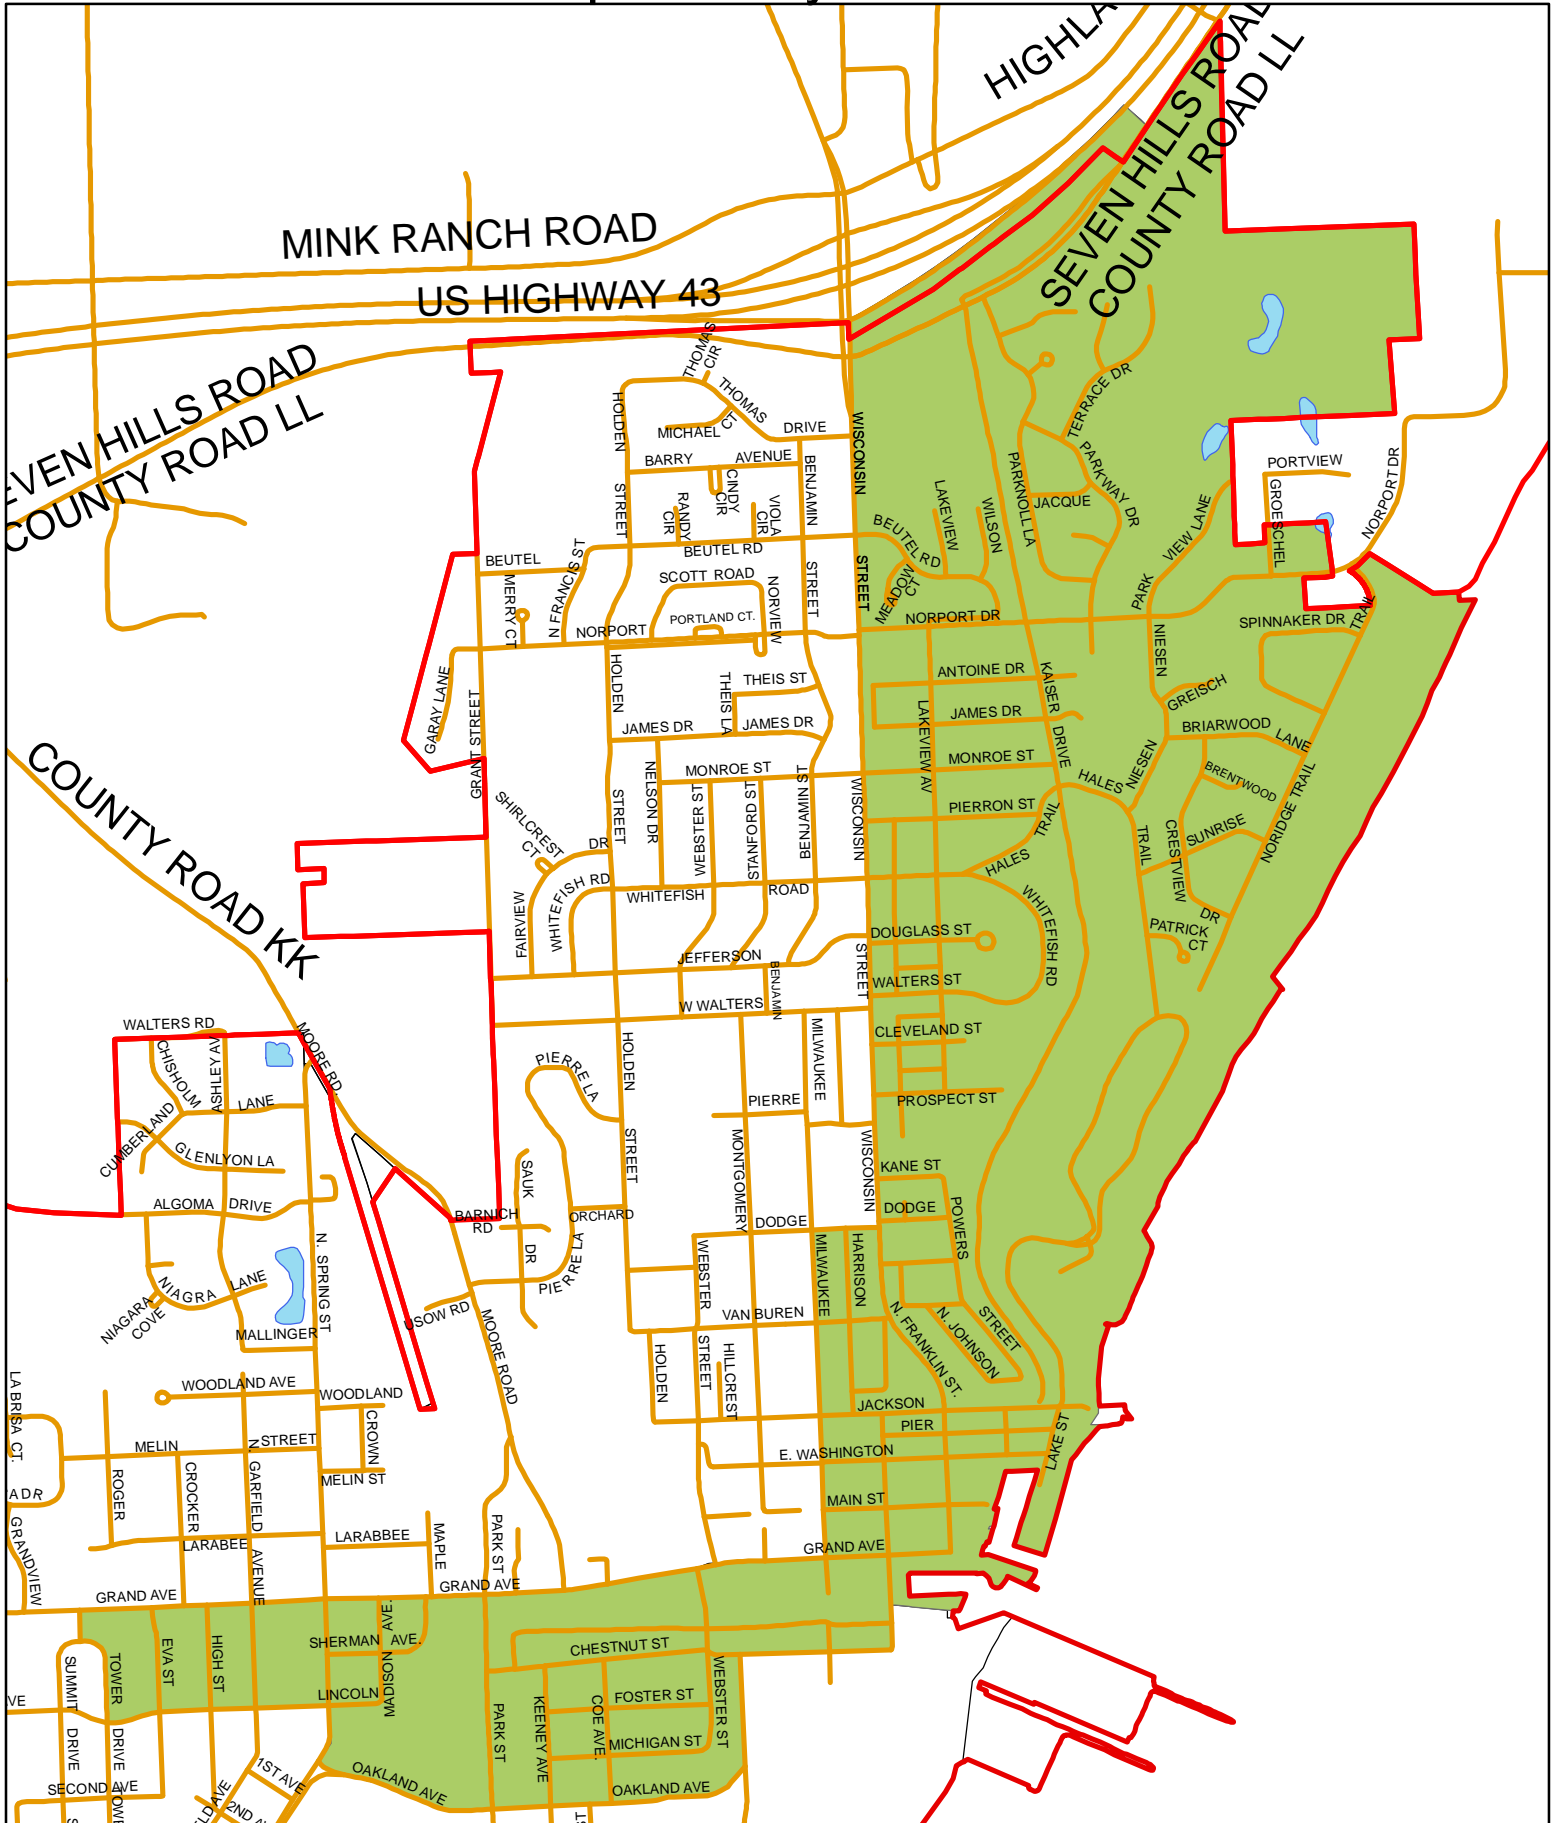

2012 Supervisory District No. 6

Redistricting Approved by the Ozaukee County Board October 2011
 Created by The Ozaukee County Land Information Office

- Municipal Boundary
- Supervisory District
- Wetlands
- Roads