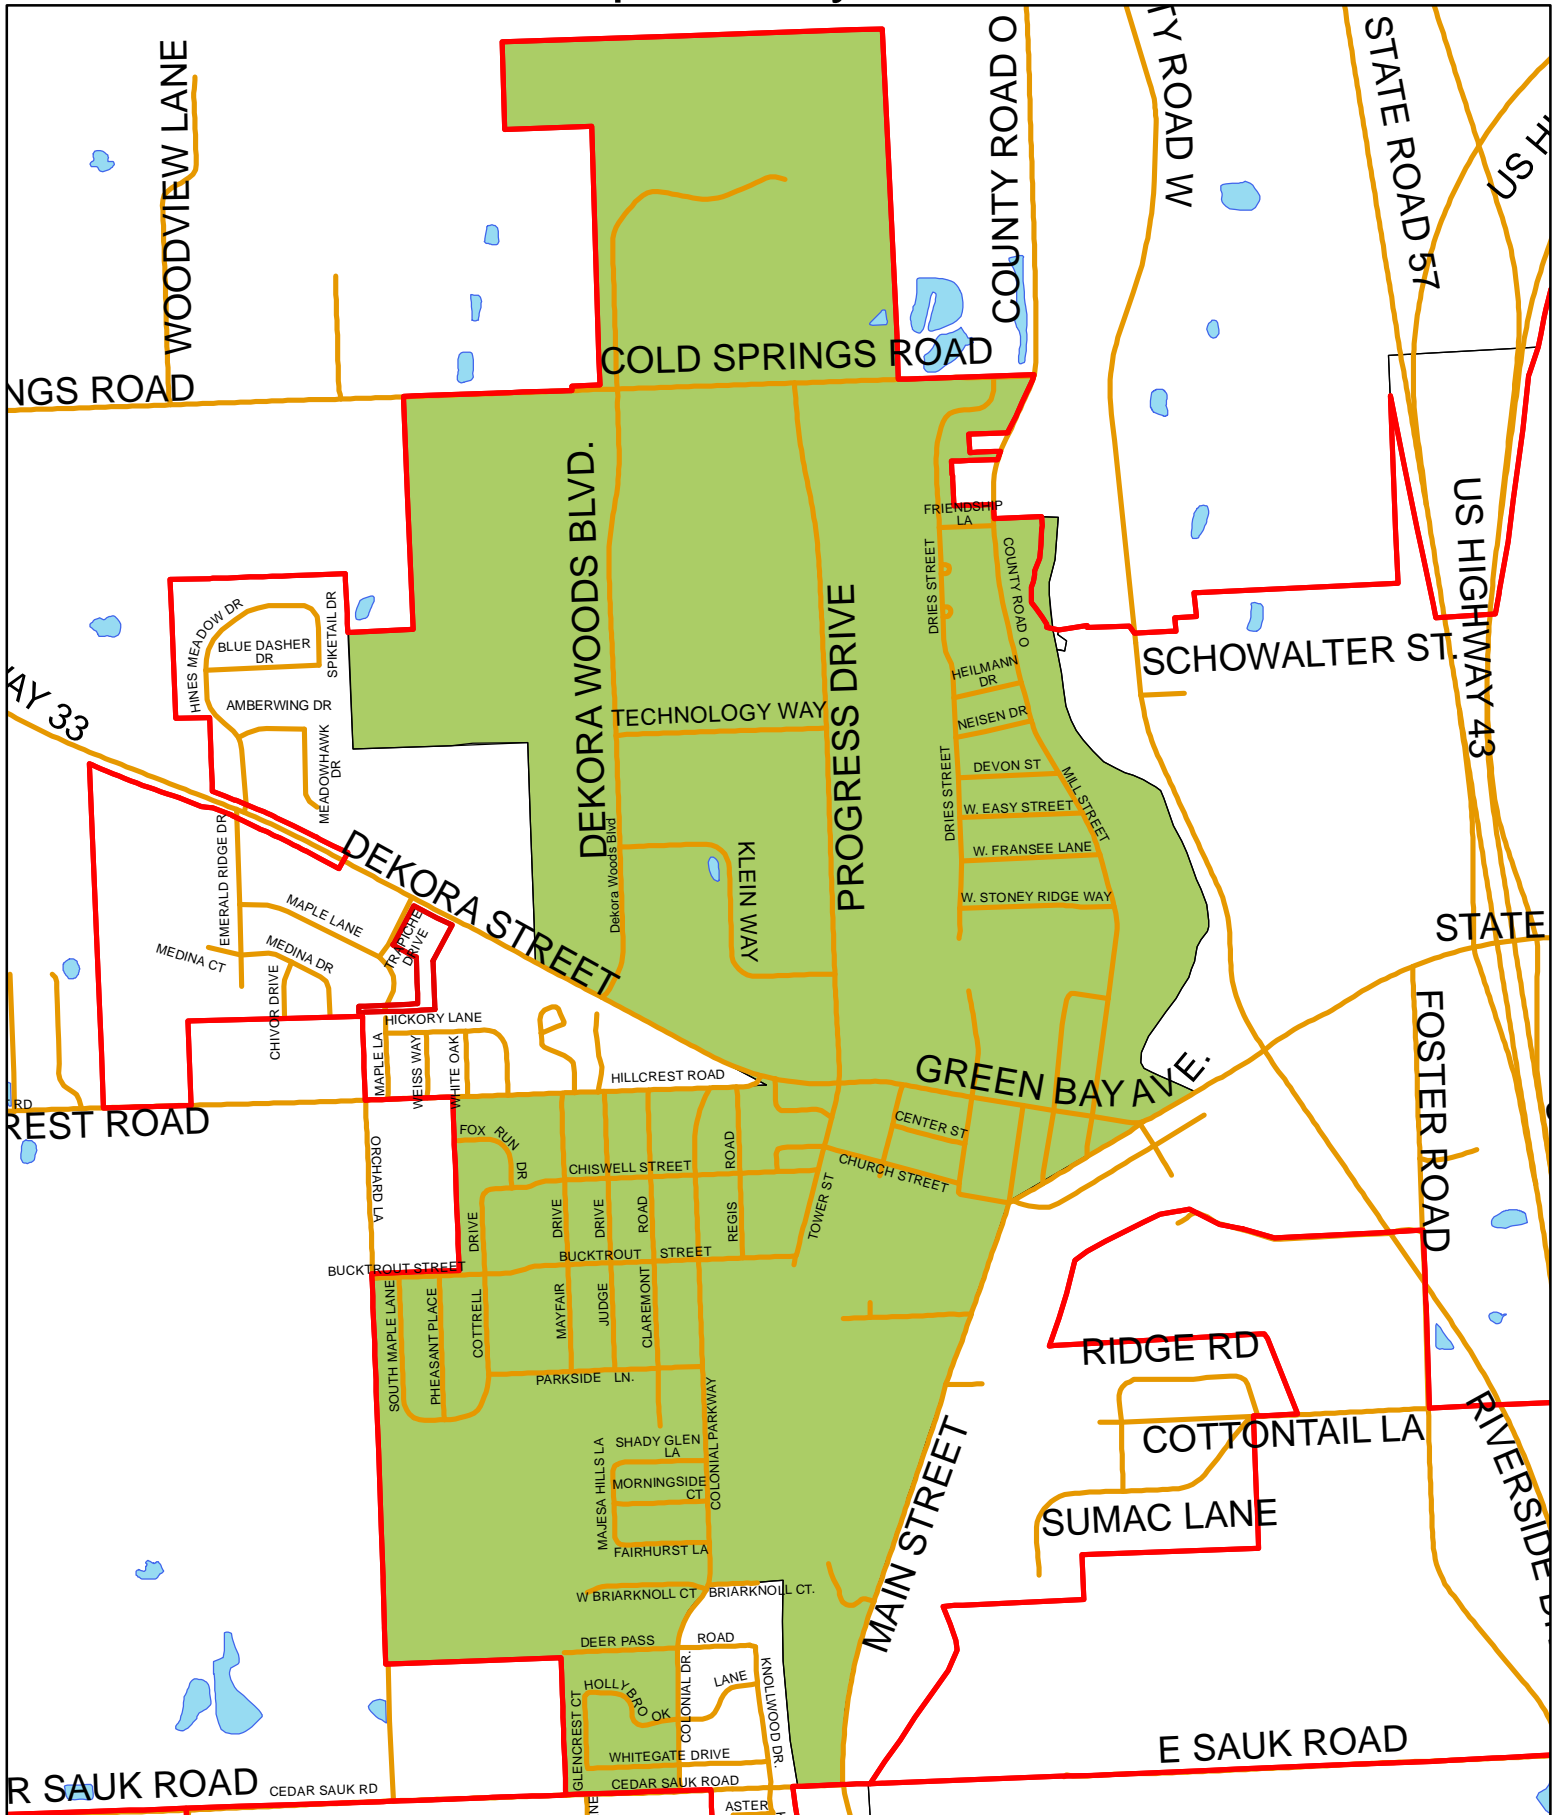

2012 Supervisory District No. 5

Redistricting Approved by the Ozaukee County Board October 2011
 Created by The Ozaukee County Land Information Office

- Municipal Boundary
- Supervisory District
- Wetlands
- Roads