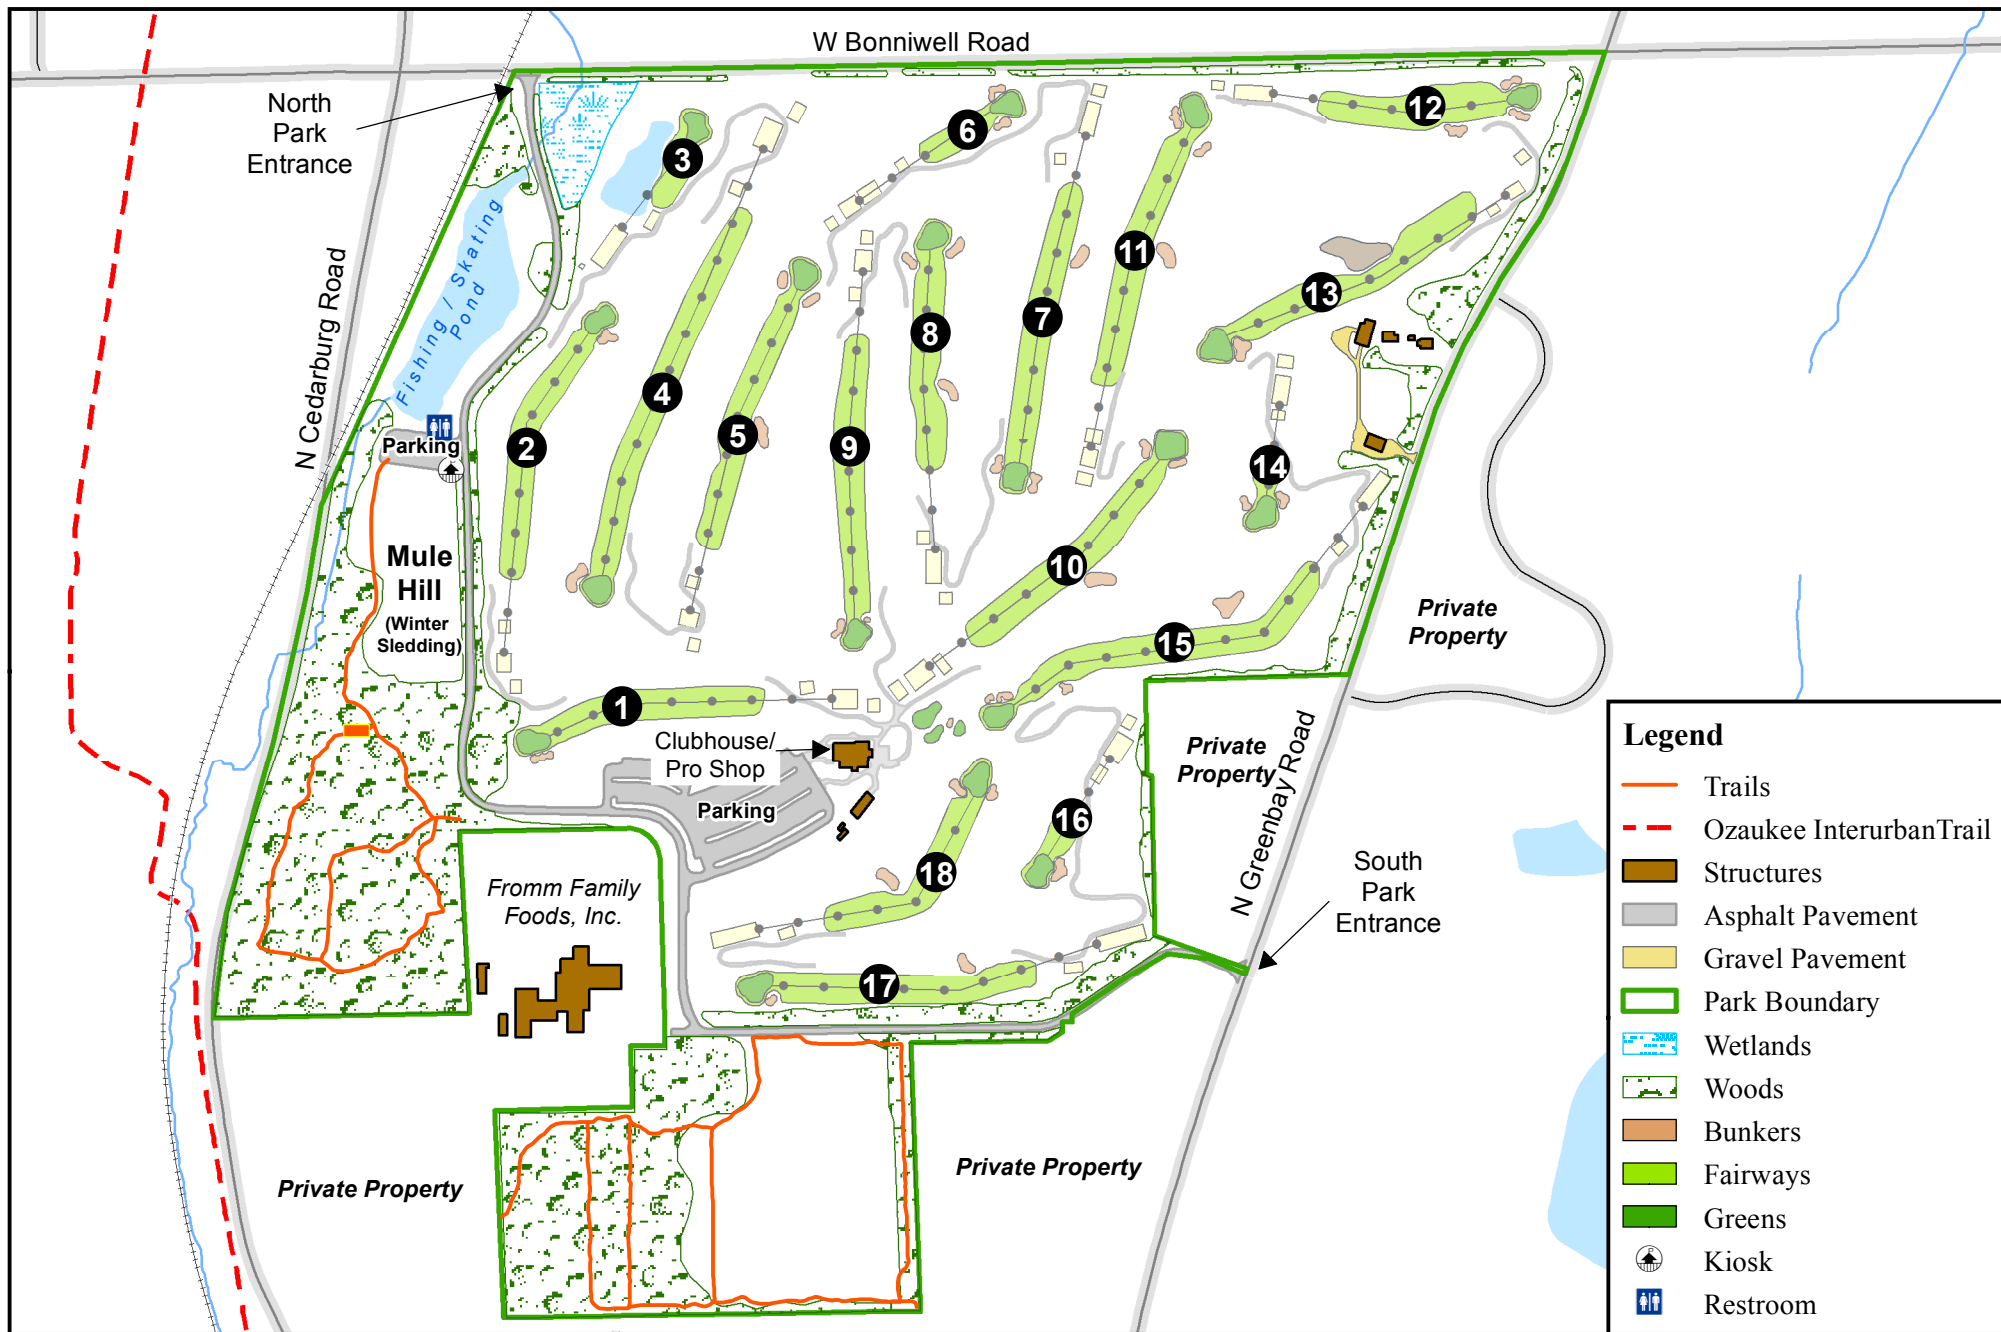

Mee-Kwon County Park

| Legend | |
|--------|--------------------------|
| | Trails |
| | Ozaukee Interurban Trail |
| | Structures |
| | Asphalt Pavement |
| | Gravel Pavement |
| | Park Boundary |
| | Wetlands |
| | Woods |
| | Bunkers |
| | Fairways |
| | Greens |
| | Kiosk |
| | Restroom |

Map Produced By:
Ozaukee County Planning and Parks Department
3/2/2018